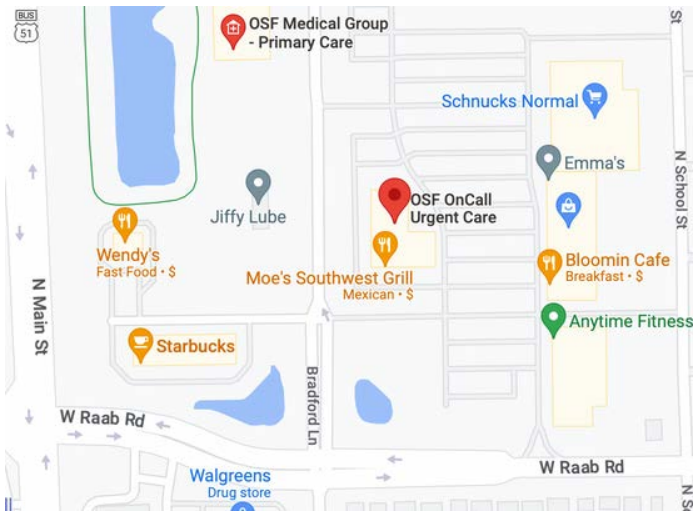

June 18th

GAME	TIME	LOCATION	TEAM
2	8:30 AM	IL WESLEYAN	A 2ND PLACE VS A 3RD PLACE
3	10:55 AM	IL WESLEYAN	A 1ST PLACE VS BRACKET WINNER B2
1	8:30 AM	MCGRAW PARK	A 2ND PLACE VS A 3RD PLACE
2	10:55 AM	MCGRAW PARK	A 1ST PLACE VS BRACKET WINNER B1
2	8:30 AM	NORMAL WEST HS	SEED 2 VS SEED 3
1	10:55 AM	NORMAL WEST HS	SEED 1 VS SEED 4
3	1:20 AM	NORMAL WEST HS	BRACKET WINNER B1 VS BRACKET WINNER B2

EXTREME ELITE 14U MIDWEST ROSTER

PLAYERS	NUMBERS	PRIMARY PO	BATS/THROWS
AIDEN WILLIS	# 11	3B	R/R
JJ CATES	# 13	SS	R/R
DYLAN SCHEAFER	# 99	OF	R/R
BRENNAN FULTON	# 19	3B	R/R
EVAN KREKE	# 33	2B	R/R
COLBY WHEAT	# 18	OF	R/R
RAINN HOELTING	# 17	1B`	R/R
ROMAN POMERANTZ	# 44	C	R/R
SILAS THOMASON	# 27	1B	R/L
MAX KRAMER	# 16	3B	R/R
MAX REZNACK	# 14	1B	L/R
PATRICK GIERER	# 9	SS	R/R

Hospitals

URGENT CARE
1730 BRADFORD LN
NORMAL, IL 61761
UNITED STATES

ST. JOSEPH MEDICAL CENTER
2200 E WASHINGTON ST
BLOOMINGTON, IL 61701
UNITED STATES

**Want to
advertise your
business?**

*or know someone
who does!*