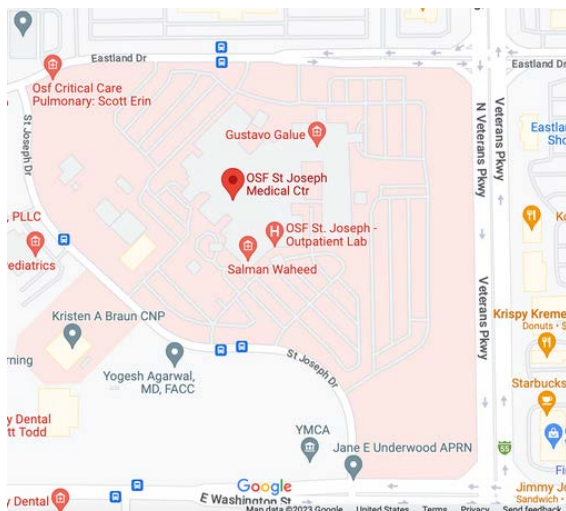

ST. JOSEPH MEDICAL CENTER
2200 E WASHINGTON ST
BLOOMINGTON, IL 61701
UNITED STATES